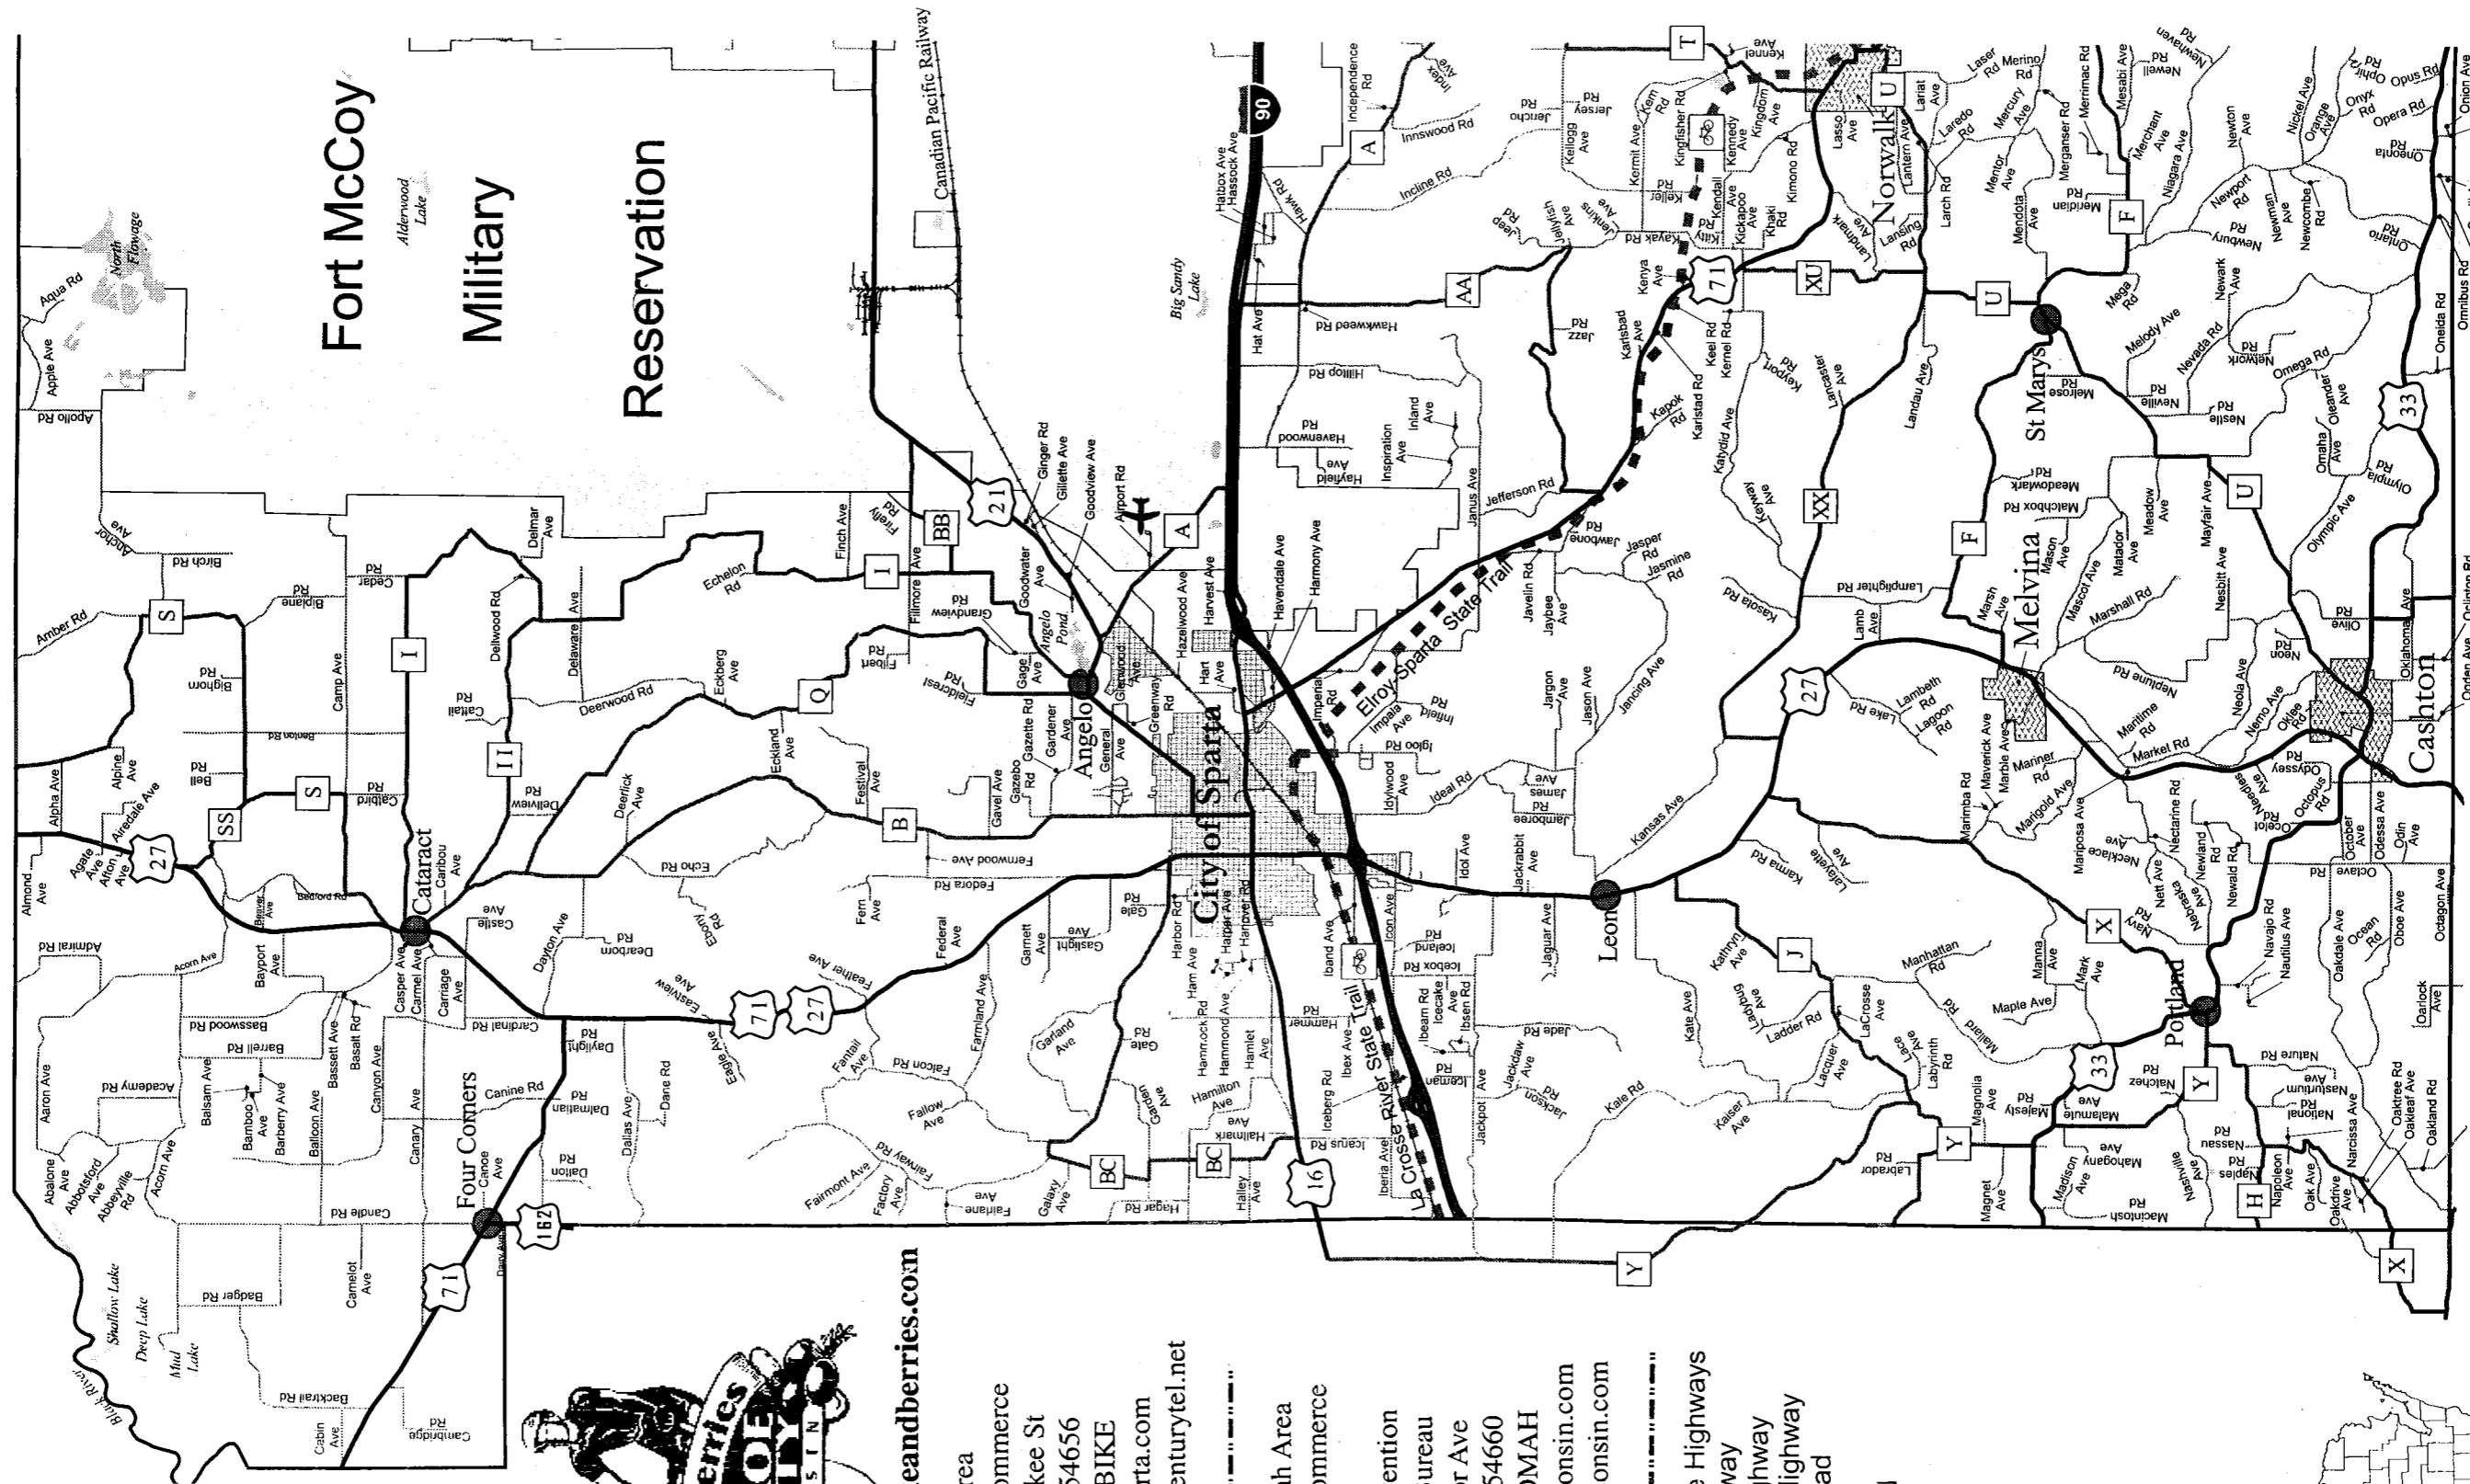

Western Monroe County

www.bikeandberries.com

Sparta Area
 Chamber of Commerce
 1111 Milwaukee St
 Sparta, WI 54656
 1-800-354-BIKE
www.bikesparta.com
spartachamber@centurytel.net

Greater Tomah Area
 Chamber of Commerce
 and
 Tomah Convention
 & Visitors Bureau
 805 Superior Ave
 Tomah, WI 54660
 1-800-94-TOMAH
www.tomahwisconsin.com
info@tomahwisconsin.com

- Interstate Highways
- US Highway
- State Highway
- County Highway
- Town Road
- Rail Line
- Bike Trail

2 0 2 4 Miles